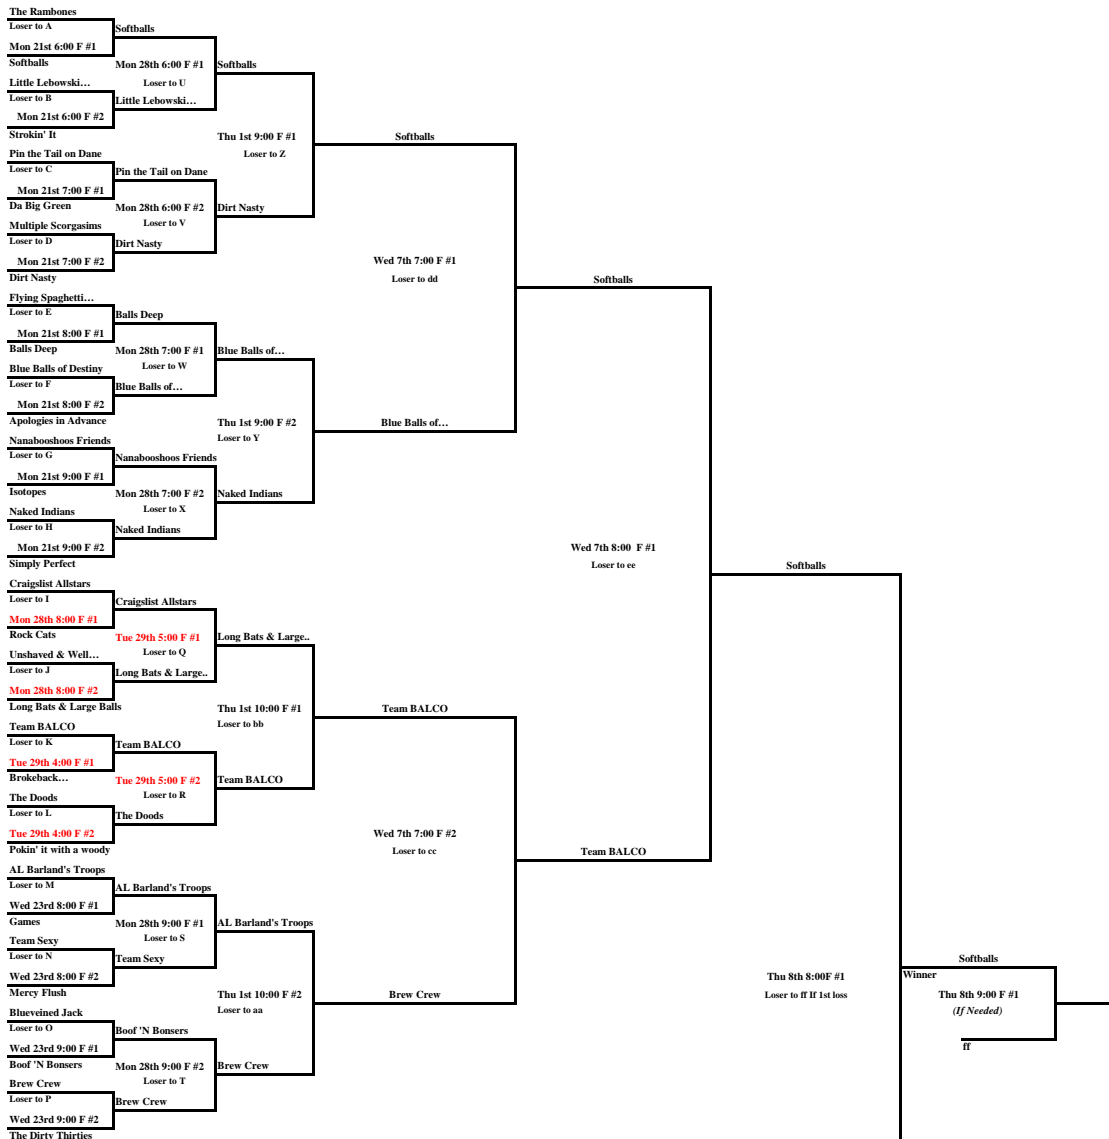

# Intramural Softball Tournament Men's Maroon Division

## Losers Bracket